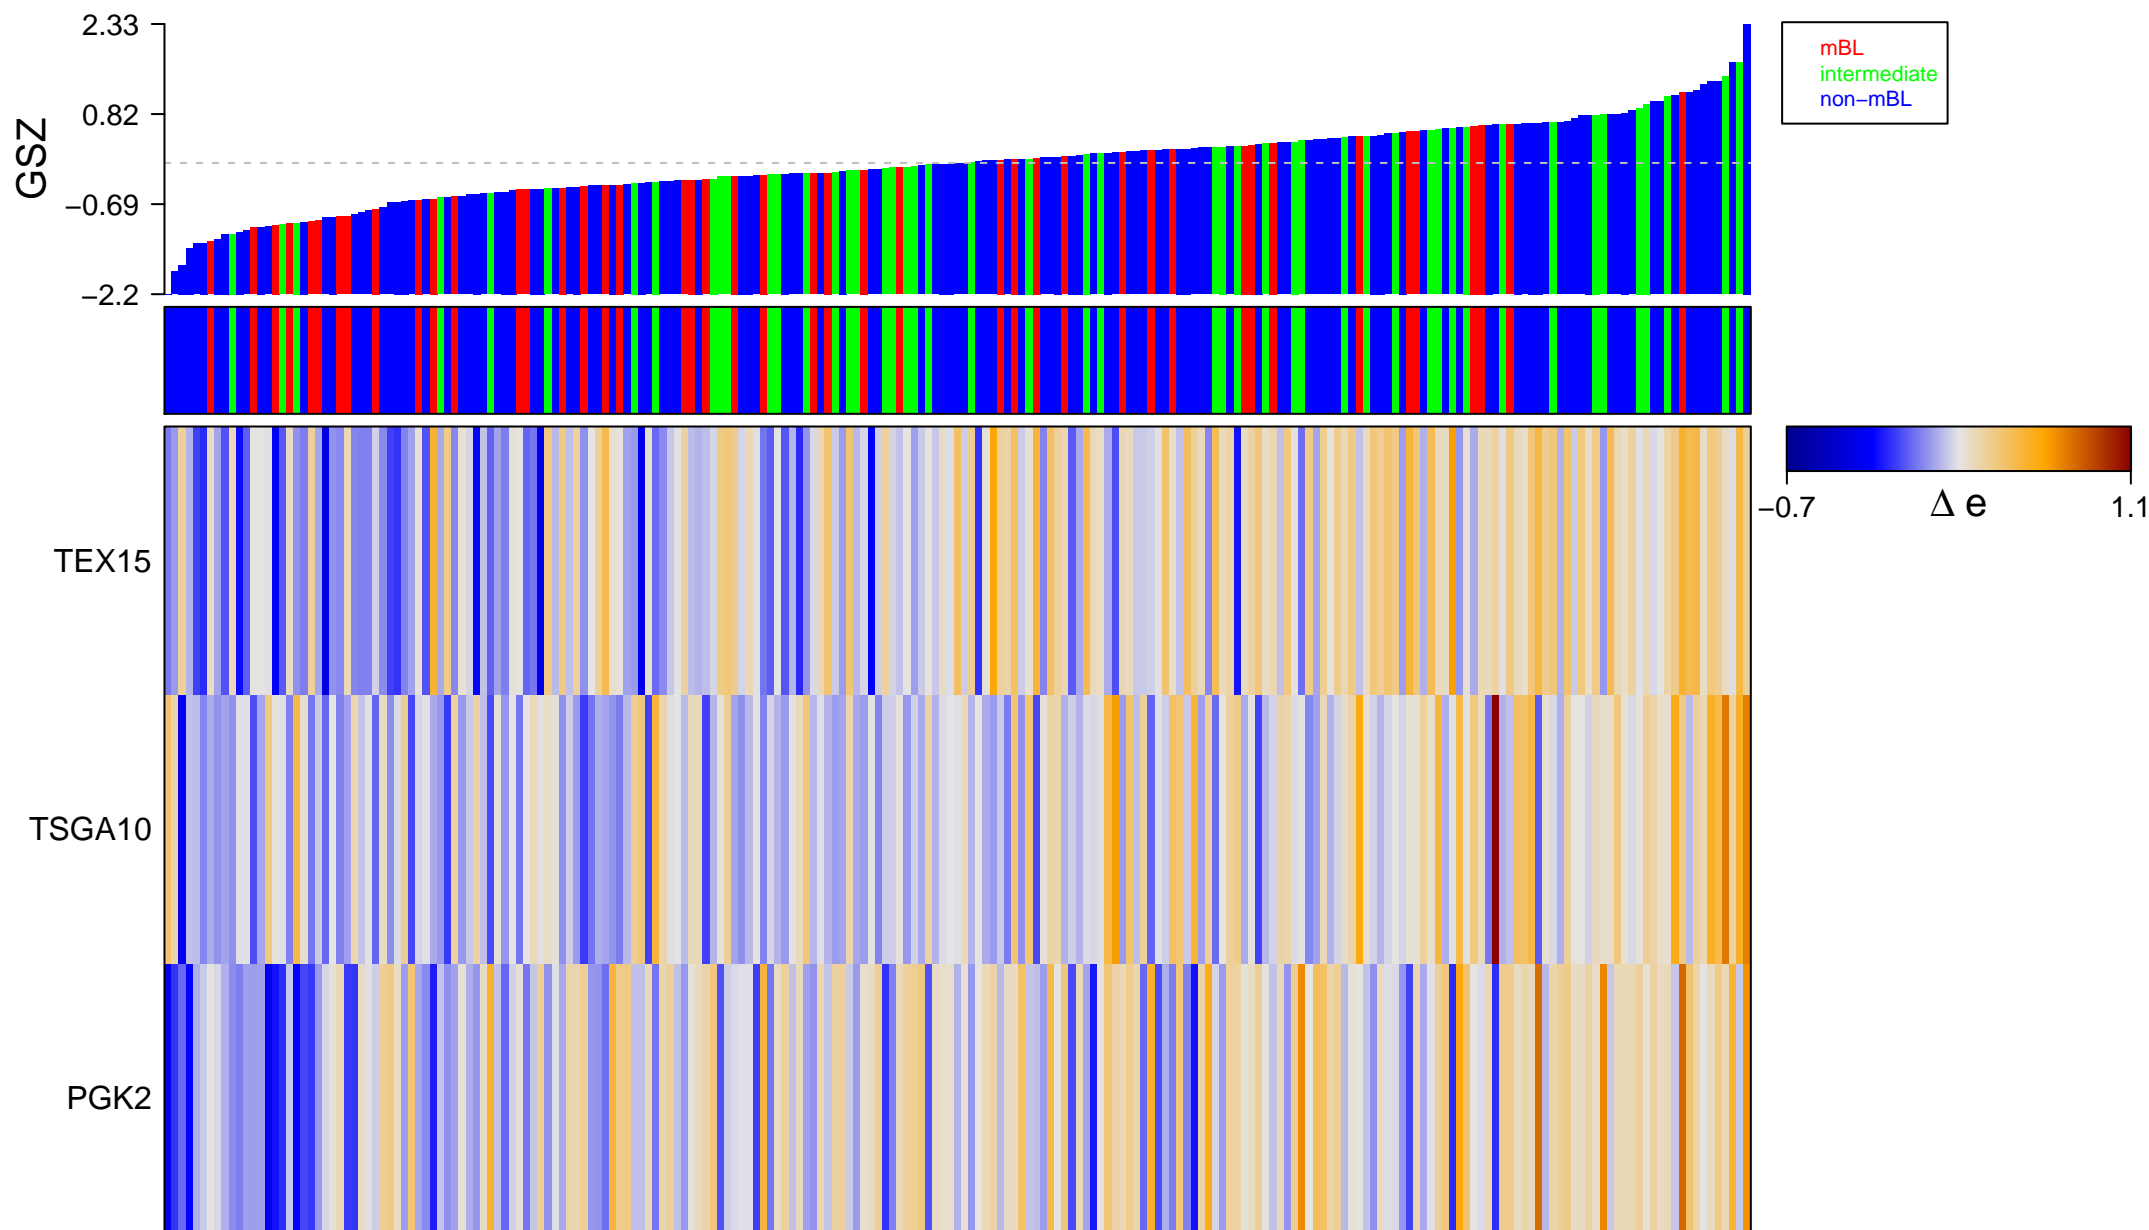

# WEBER\_METHYLATED\_LCP\_IN\_FIBROBLAST\_DN

# WEBER\_METHYLATED\_LCP\_IN\_FIBROBLAST\_DN

■ on  
■ -  
□ off