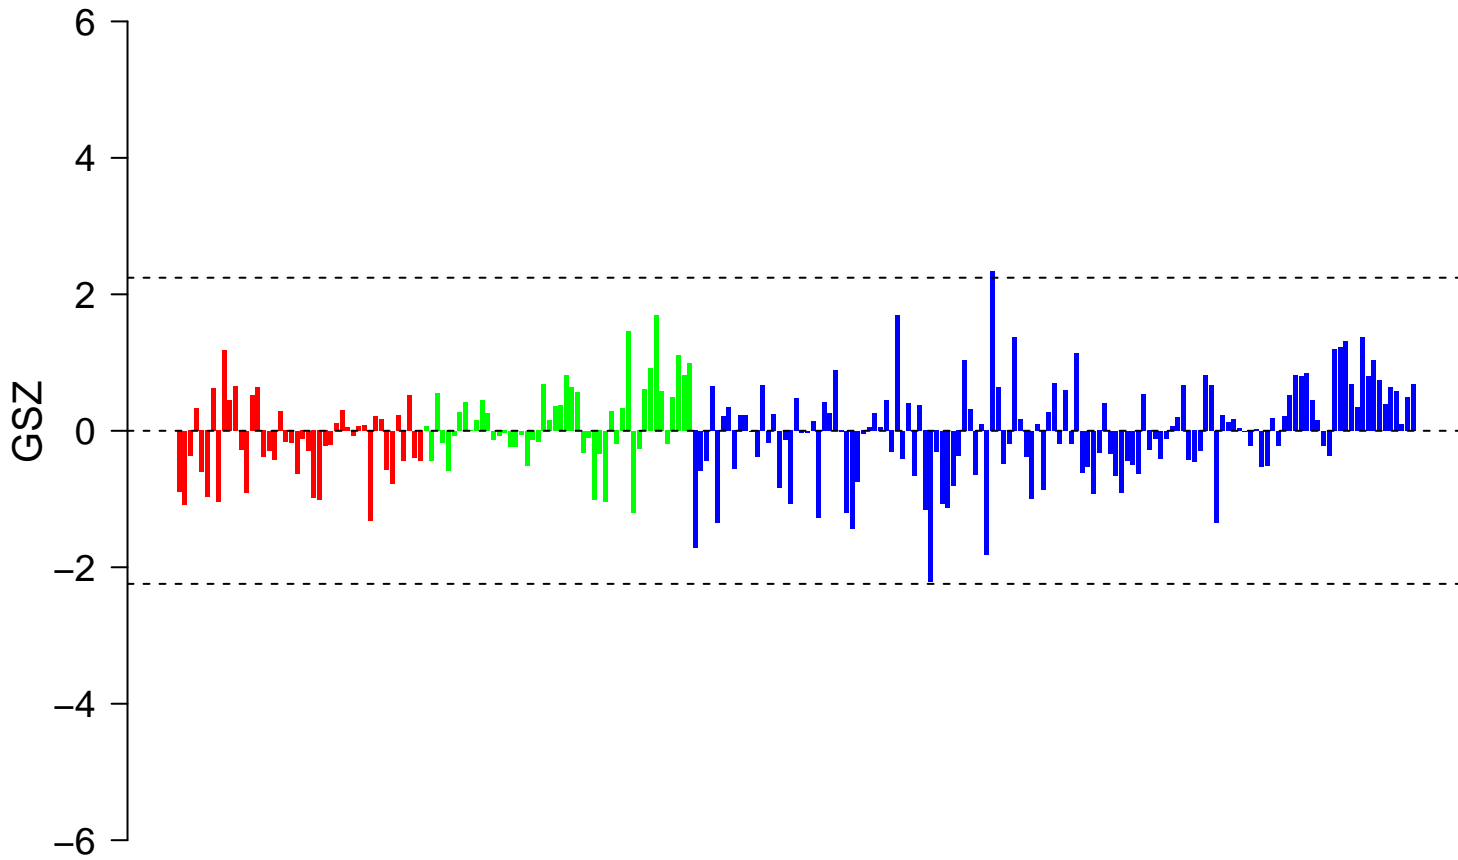

# WEBER\_METHYLATED\_LCP\_IN\_FIBROBLAST\_DN

# WEBER\_METHYLATED\_LCP\_IN\_FIBROBLAST\_DN

■ on  
■ -  
□ off